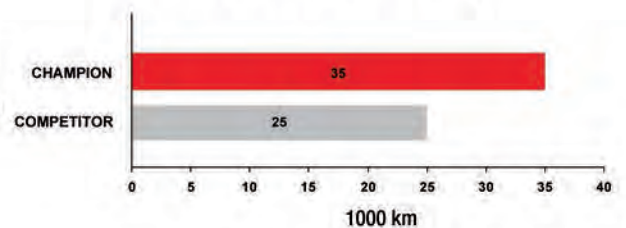

Service Life Filter Efficiency