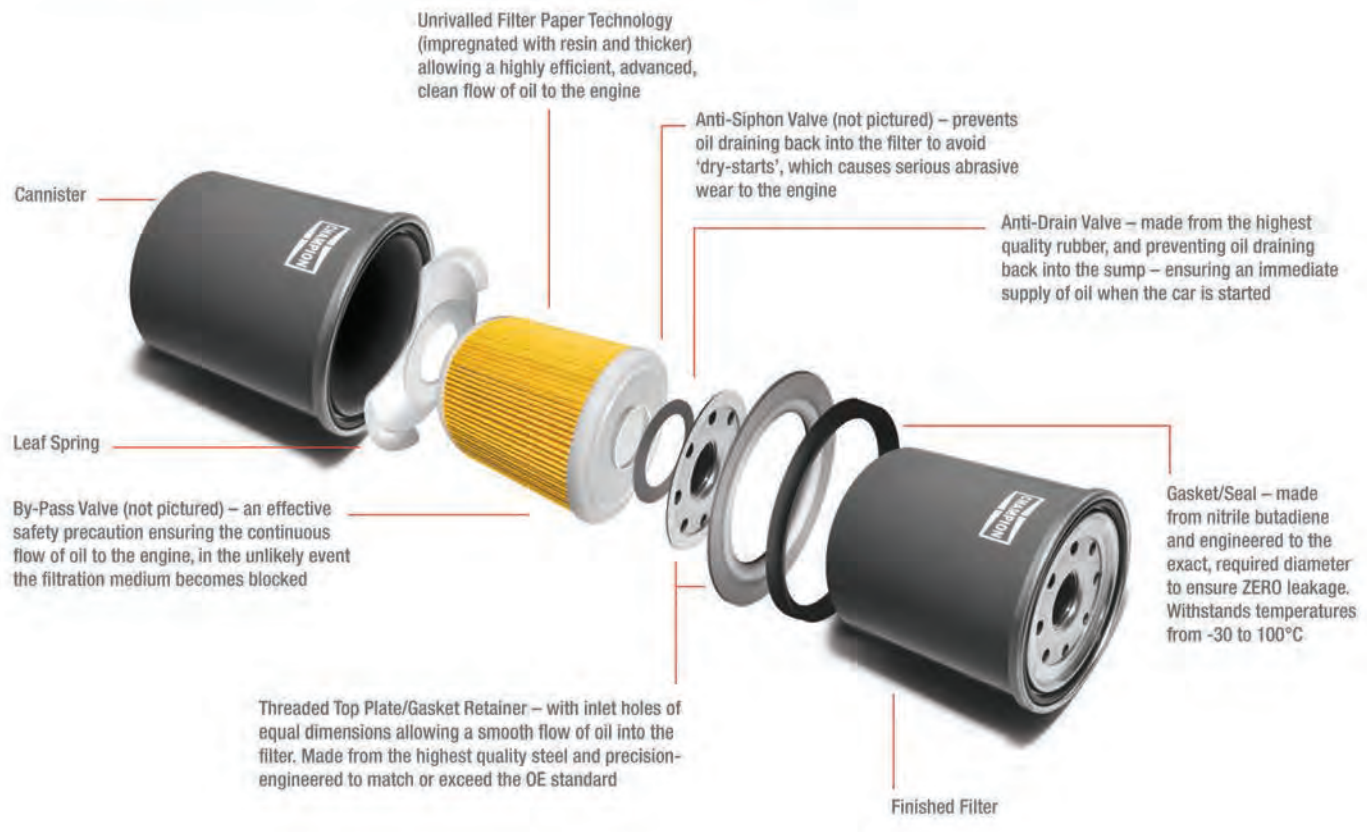

Reliability with MAXIMUM engine protection