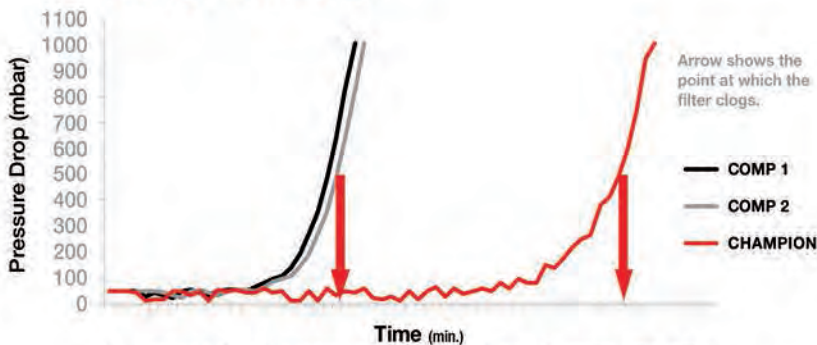

Life Cycle Efficiency